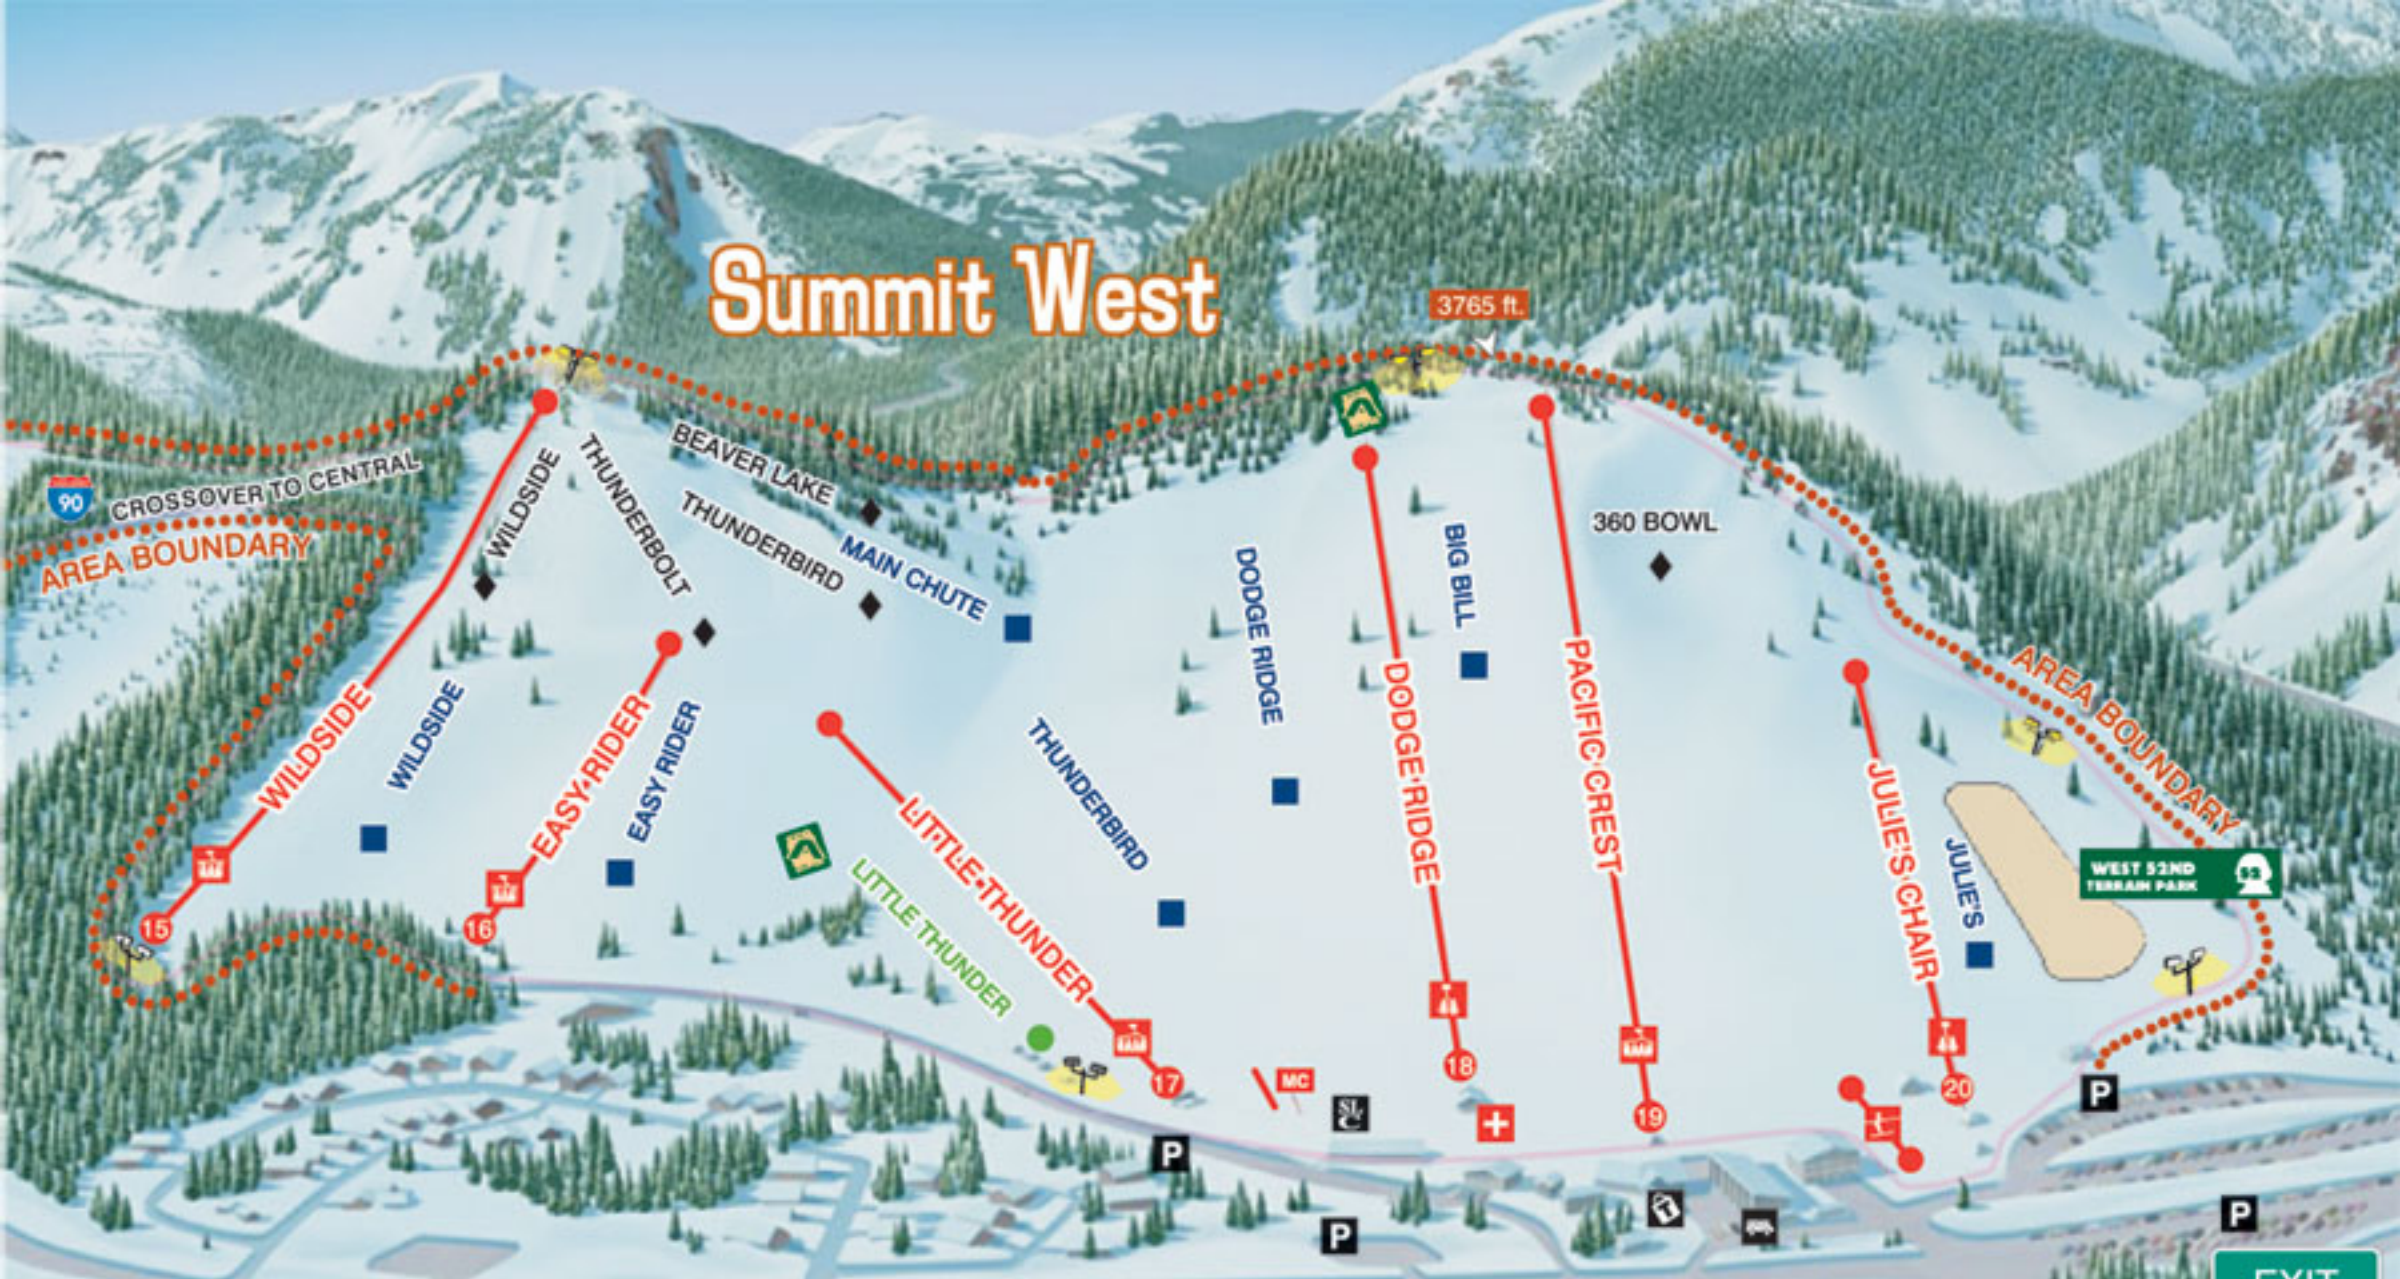

Summit West

CROSSOVER TO CENTRAL
AREA BOUNDARY

AREA BOUNDARY

EXIT
52

Summit's Legend

- | | | | | |
|-----------------------------------------------------|---------------------------|--------------|-------------------------|----------------------|
| ● Easiest Trail | High-Speed Quad Chairlift | Surface Tow | Shuttle Bus Stop | Information |
| ■ More Difficult | Triple Chairlift | Magic Carpet | Parking | Ski area Boundary |
| ◆ Most Difficult | Double Chairlift | Ski Patrol | Summit Learning Centers | Night Skiing Area |
| Experts Only | | | Lift Tickets | Kid's Adventure Zone |